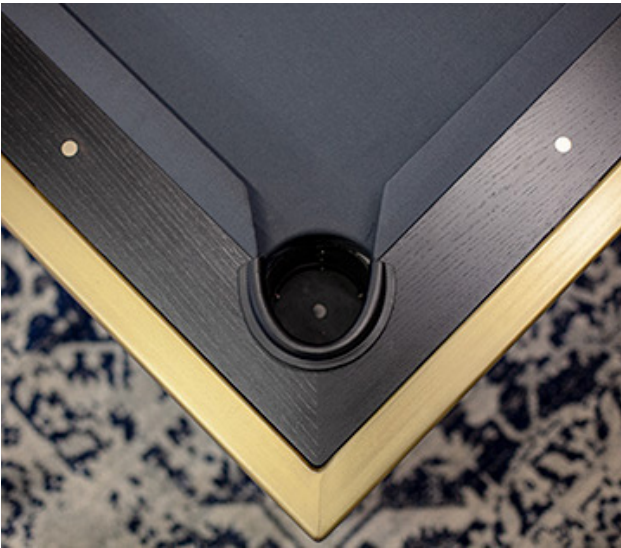

DIRTY BRASS PARSONS POOL TABLE

$18,875 - $23,450

All products are made from start to finish by craftsmen at our workshop in Southern California

KEY FEATURES

- Dirty brass powder coated steel unibody
- Blackened or natural American oak or American walnut inset rail
- Brass marker inlays
- Welded aluminum sub-frame
- Simonis cloth- 28 color options
- Optional hideaway under shelf for accessories

	W	L	H
Small - 7' Slate	57"	96"	30"
Medium - 8' Slate	62"	106"	30"
Large - 9' Slate	68"	118"	30"